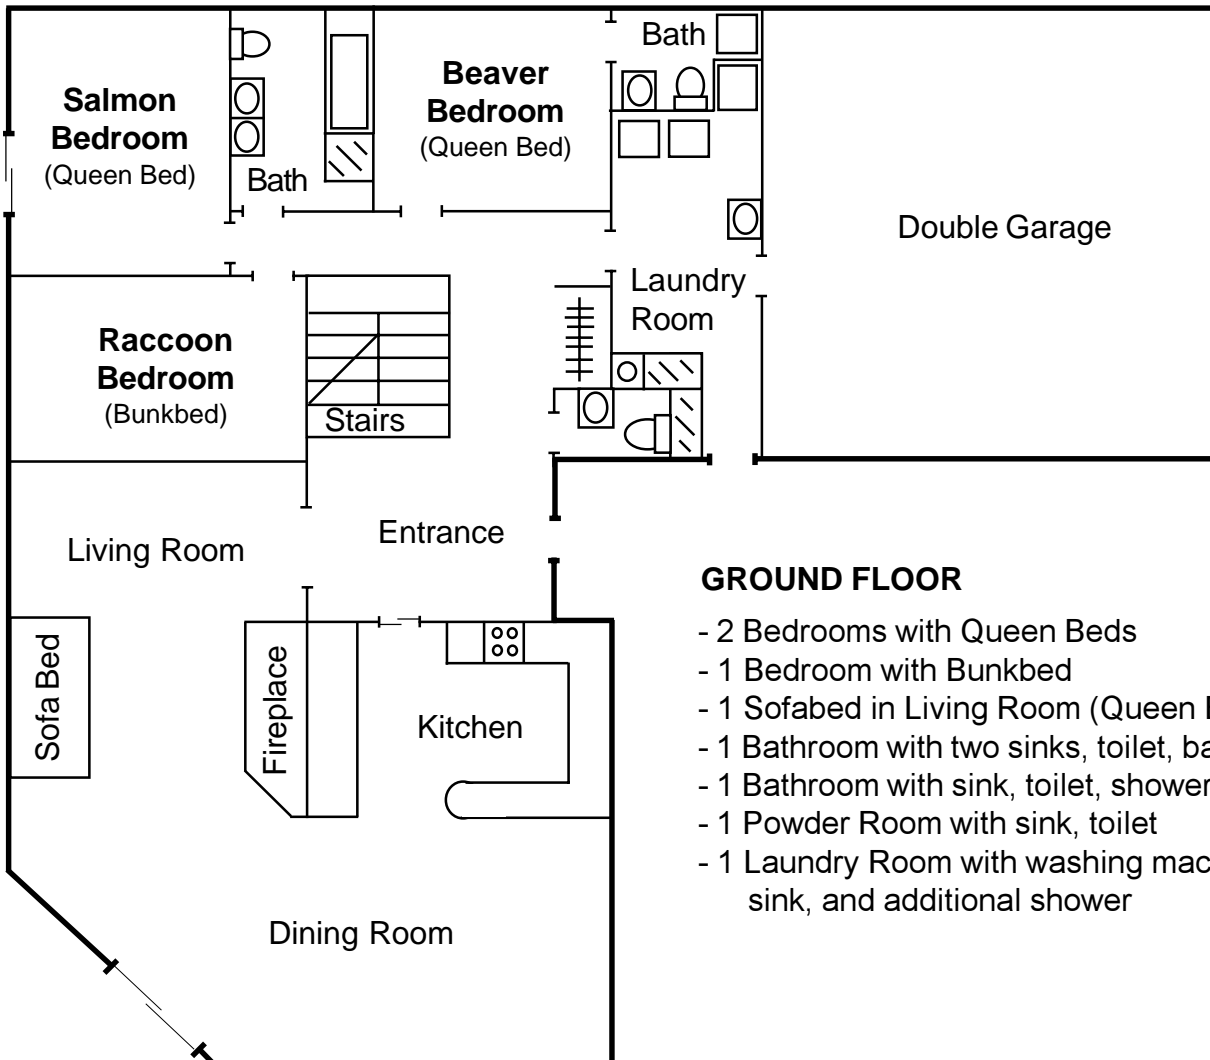

**FIRST FLOOR**

- 1 Bedroom with Queen Bed
- 1 Bathroom with sink, toilet, shower
- 1 Sofabed in Living Room (Queen Bed)

**TOURIST HOME  
MEDWAY COVE RETREAT**

**GROUND FLOOR**

- 2 Bedrooms with Queen Beds
- 1 Bedroom with Bunkbed
- 1 Sofabed in Living Room (Queen Bed)
- 1 Bathroom with two sinks, toilet, bath/shower
- 1 Bathroom with sink, toilet, shower
- 1 Powder Room with sink, toilet
- 1 Laundry Room with washing machine, tumbler, sink, and additional shower